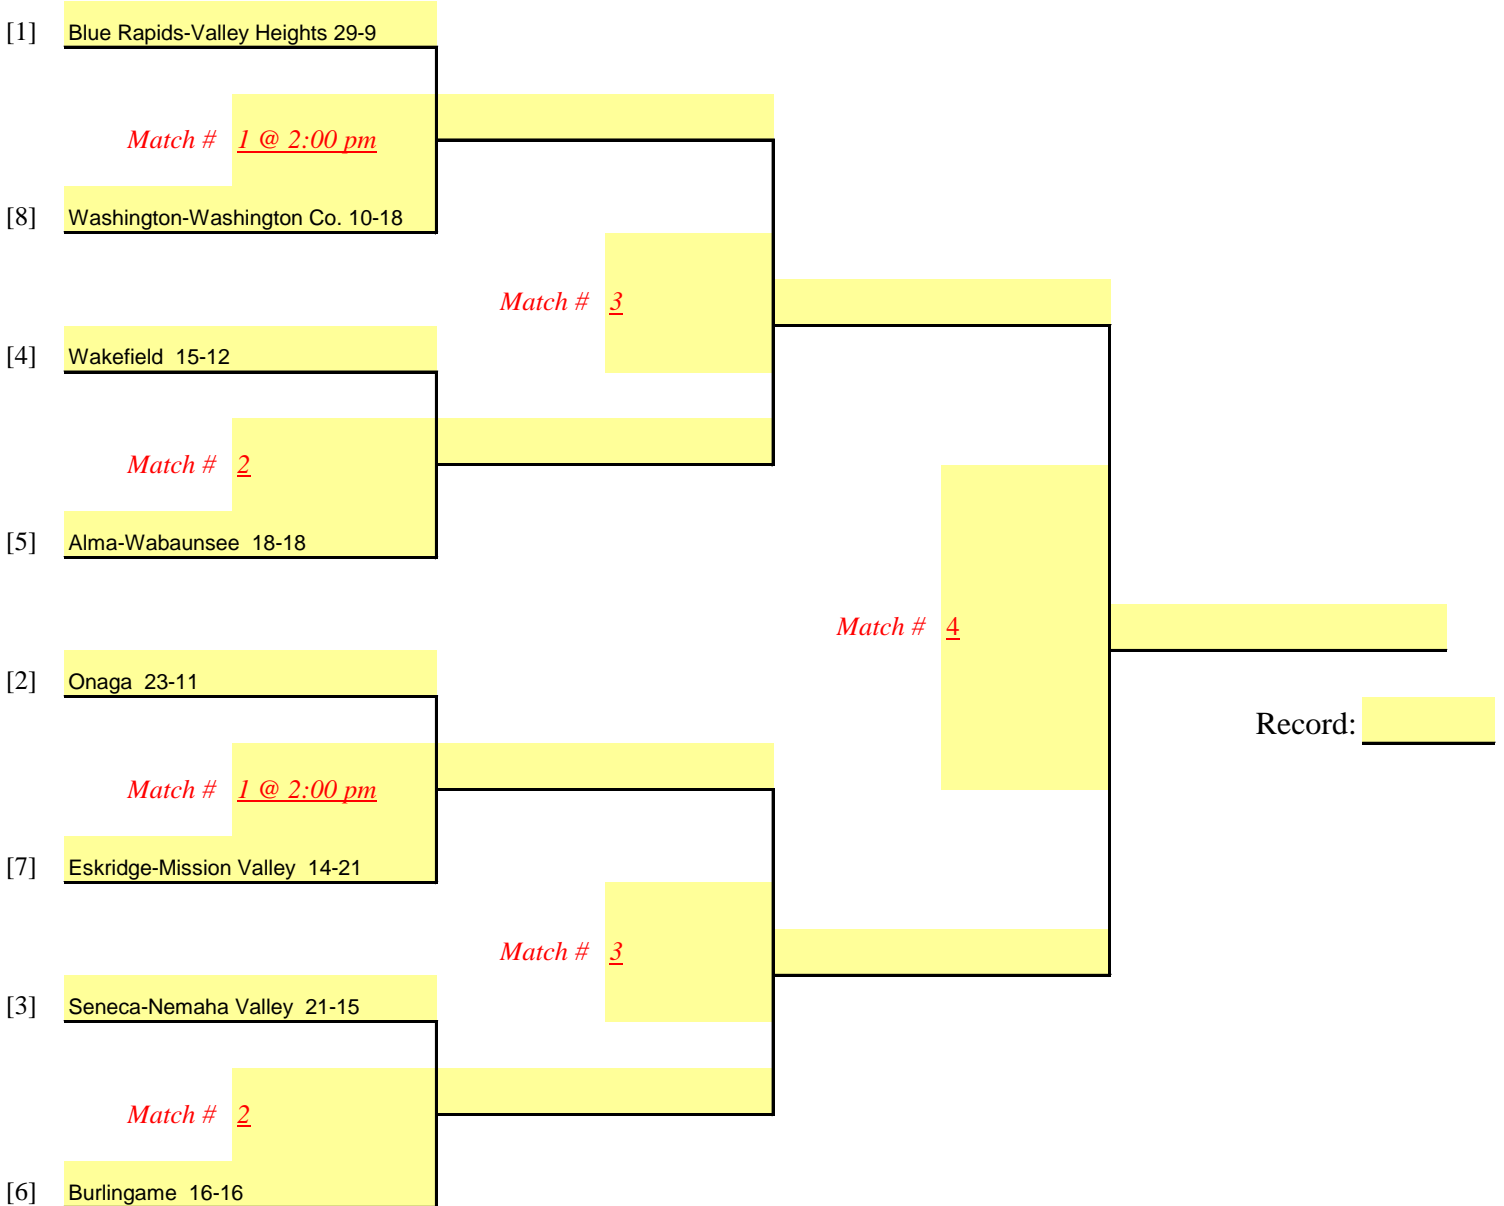

Kansas State High School Activities Association
OFFICIAL TOURNAMENT BRACKET
CLASS 2A — SUB-STATE VOLLEYBALL TOURNAMENT

Option 1 (1 Court)

Option 2 (2 Courts)

DATE: 10-24-2009

SITE: Onaga High School

MANAGER: Roger Stumpf

MATCH(S) #1 START TIME: 2:00 PM

Other matches will start 20 min. (10 min) after

8-team tournaments using Option 1 will not start before 1:00 PM

8-team tournaments using Option 2 will not start before 2:00 PM

7-team tournaments will not start before 2:00 PM

NO MATCH WILL START SOONER THAN THE TIME PRINTED ON THE BRACKET