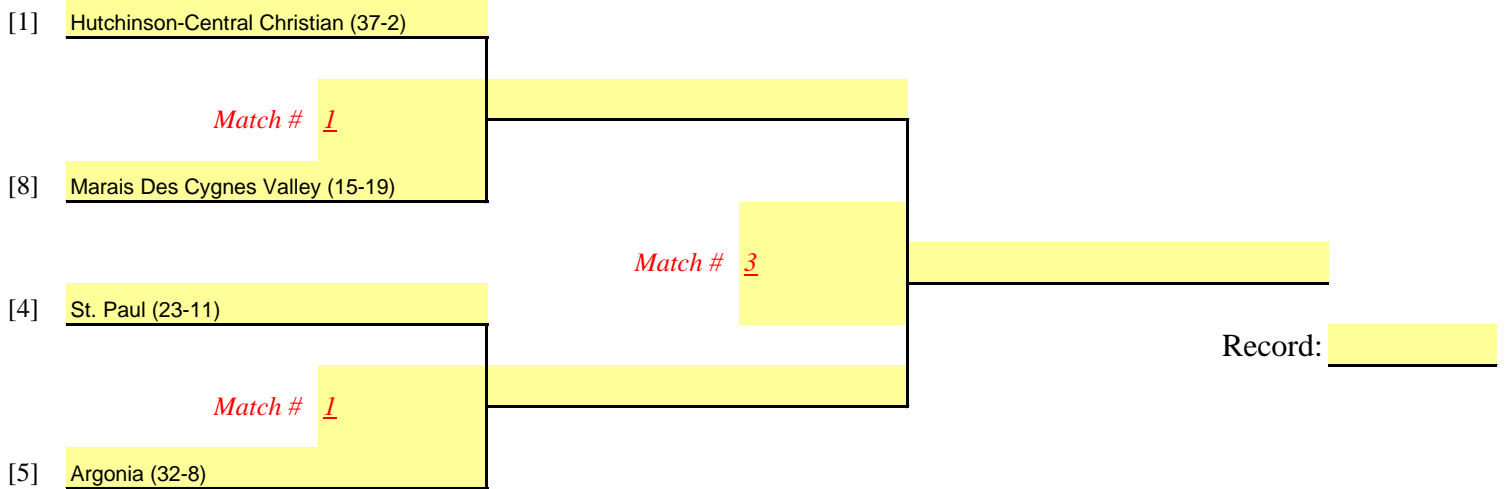

Kansas State High School Activities Association
OFFICIAL TOURNAMENT BRACKET
CLASS 1A — SUB-STATE VOLLEYBALL TOURNAMENT

☐ Option 1 (1 Court)

☒ Option 2 (2 Courts)

DATE: October 24th, 2009

SITE: Flinthills-Rosalia

MANAGER: Erik Sorum

MATCH(S) #1 START TIME: 2:00 PM

Other matches will start 20 min. (10 min) after)

SUB-STATE: A