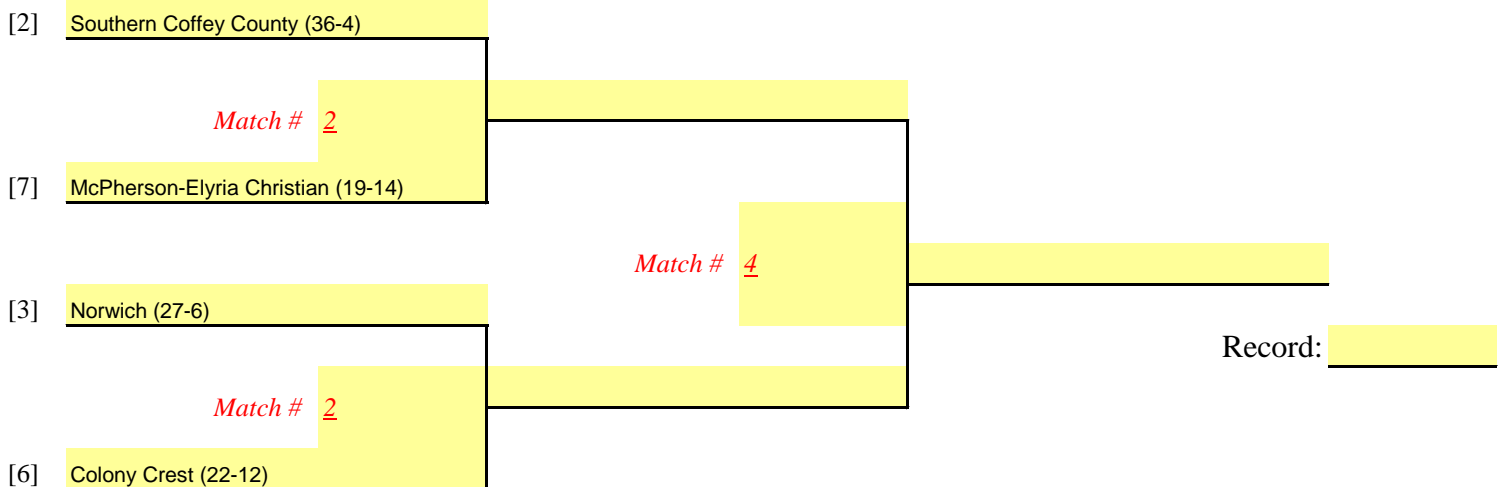

SUB-STATE: B